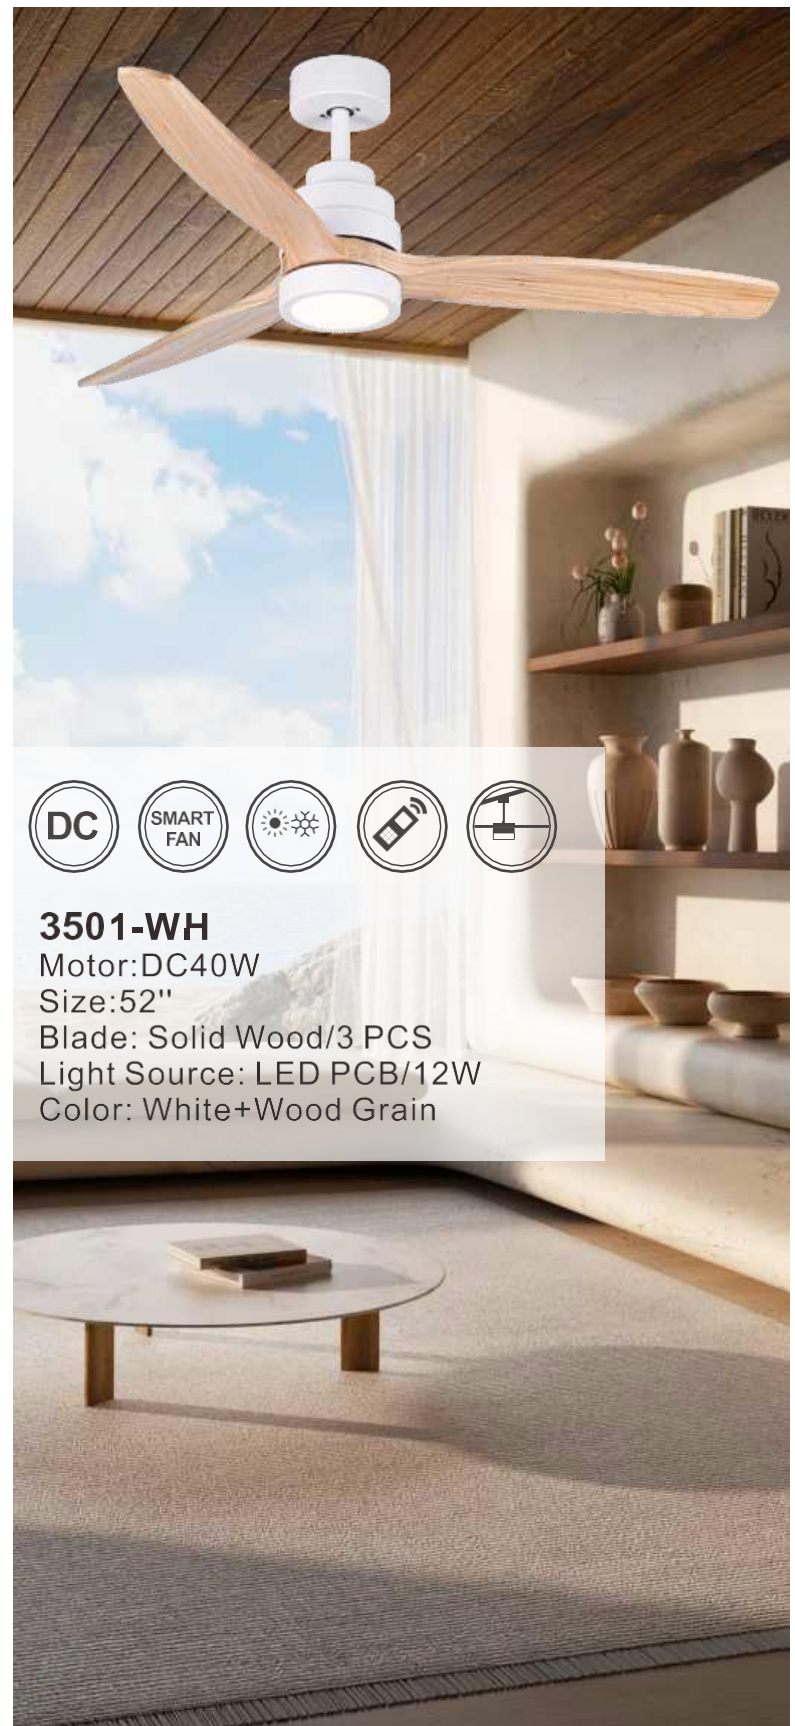

3501-WH
Motor:DC40W
Size:52"
Blade: Solid Wood/3 PCS
Light Source: LED PCB/12W
Color: White+Wood Grain