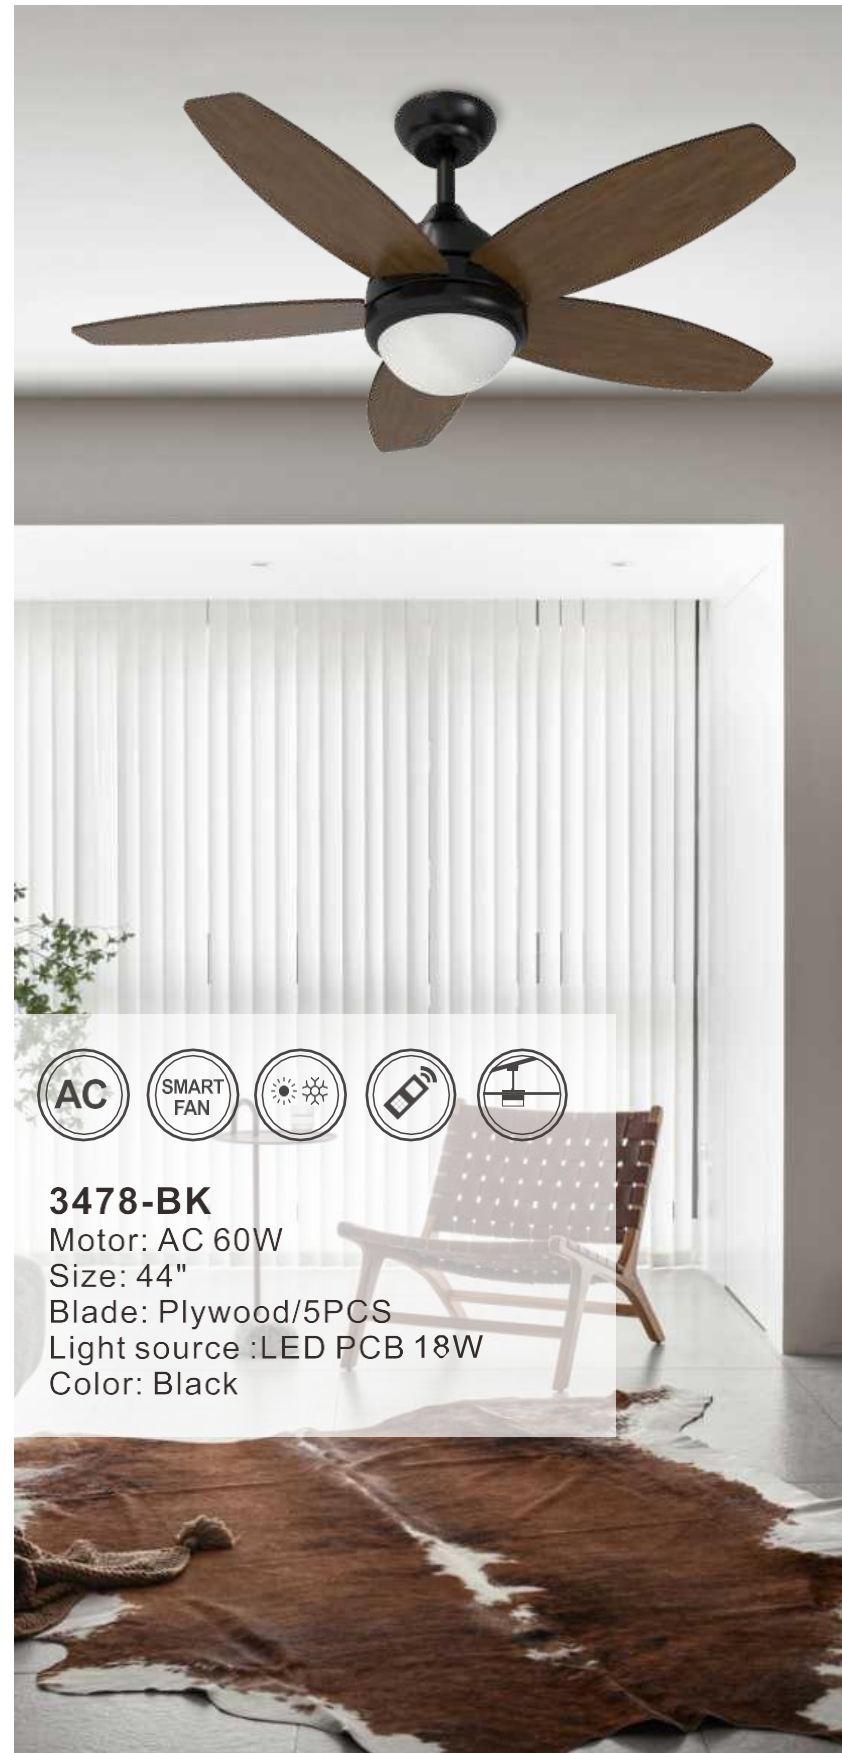

**2116-SN-SV**  
 Motor: DC 35W/AC 60W  
 Size: 52"  
 Blade: Plywood /3 PCS  
 Light Source: LED PCB/18W  
 Color: Sand Nickel+Silver

42  
Inch

52  
Inch

**3482-WH**

Motor: AC 65W  
Size: 52"  
Blade: Plywood/5PCS  
Light source :LED PCB 18W  
Color: White