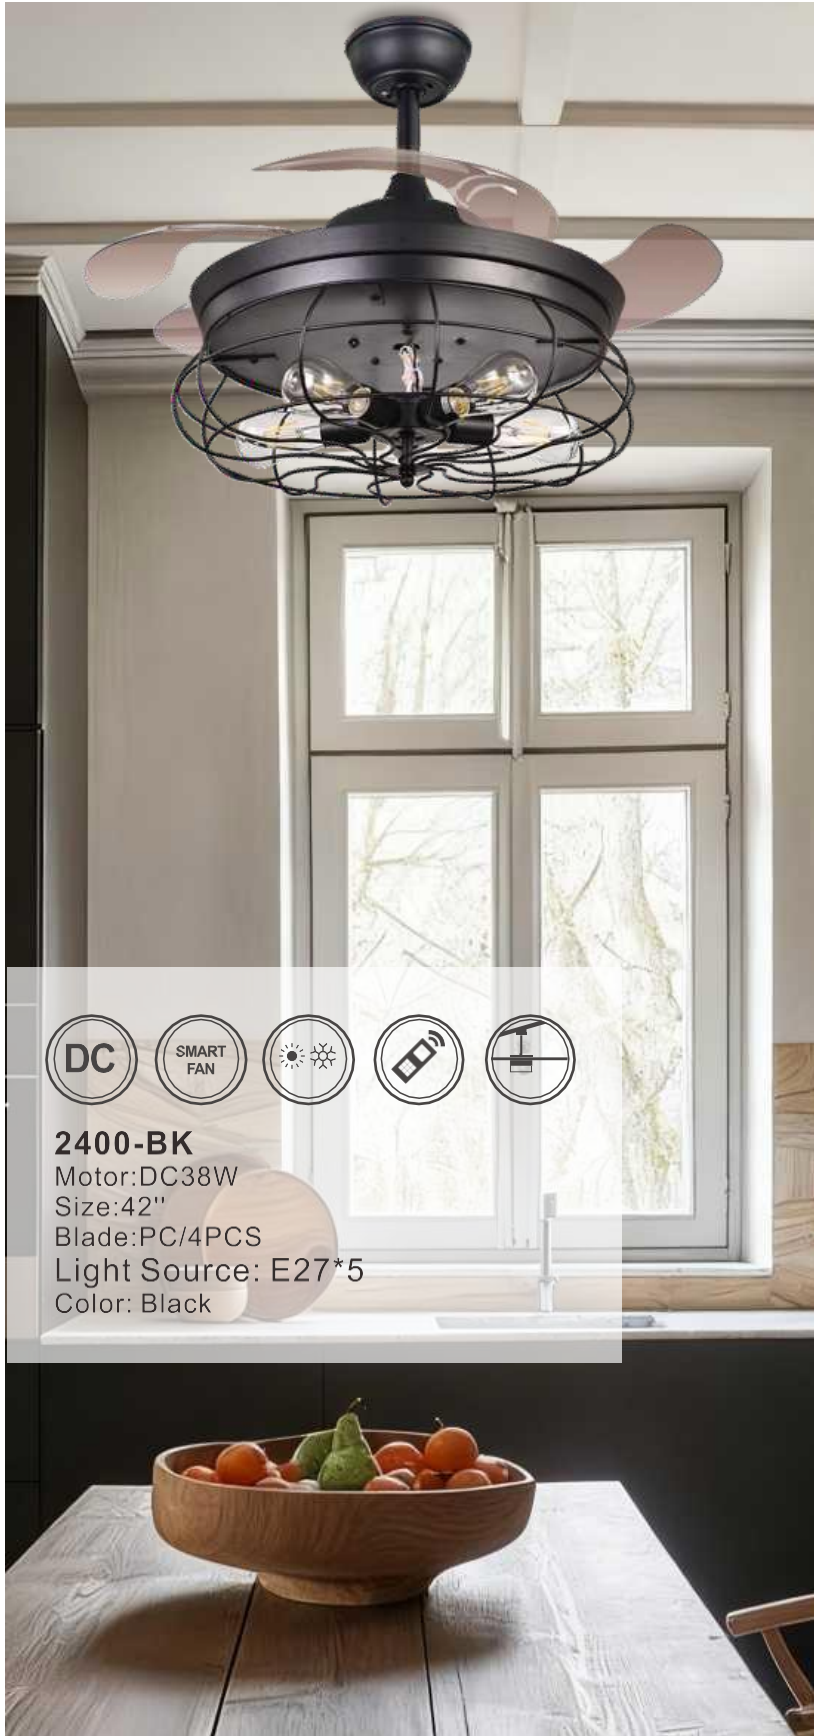

3135-BK
Motor:DC38W
Size:42"
Blade:PC/4PCS
Light Source: E27*3
Color: Black

3269-BT-GD
Motor:DC38W
Size:42"
Blade:PC/4PCS
Light Source: LED 48W
Color: Gold