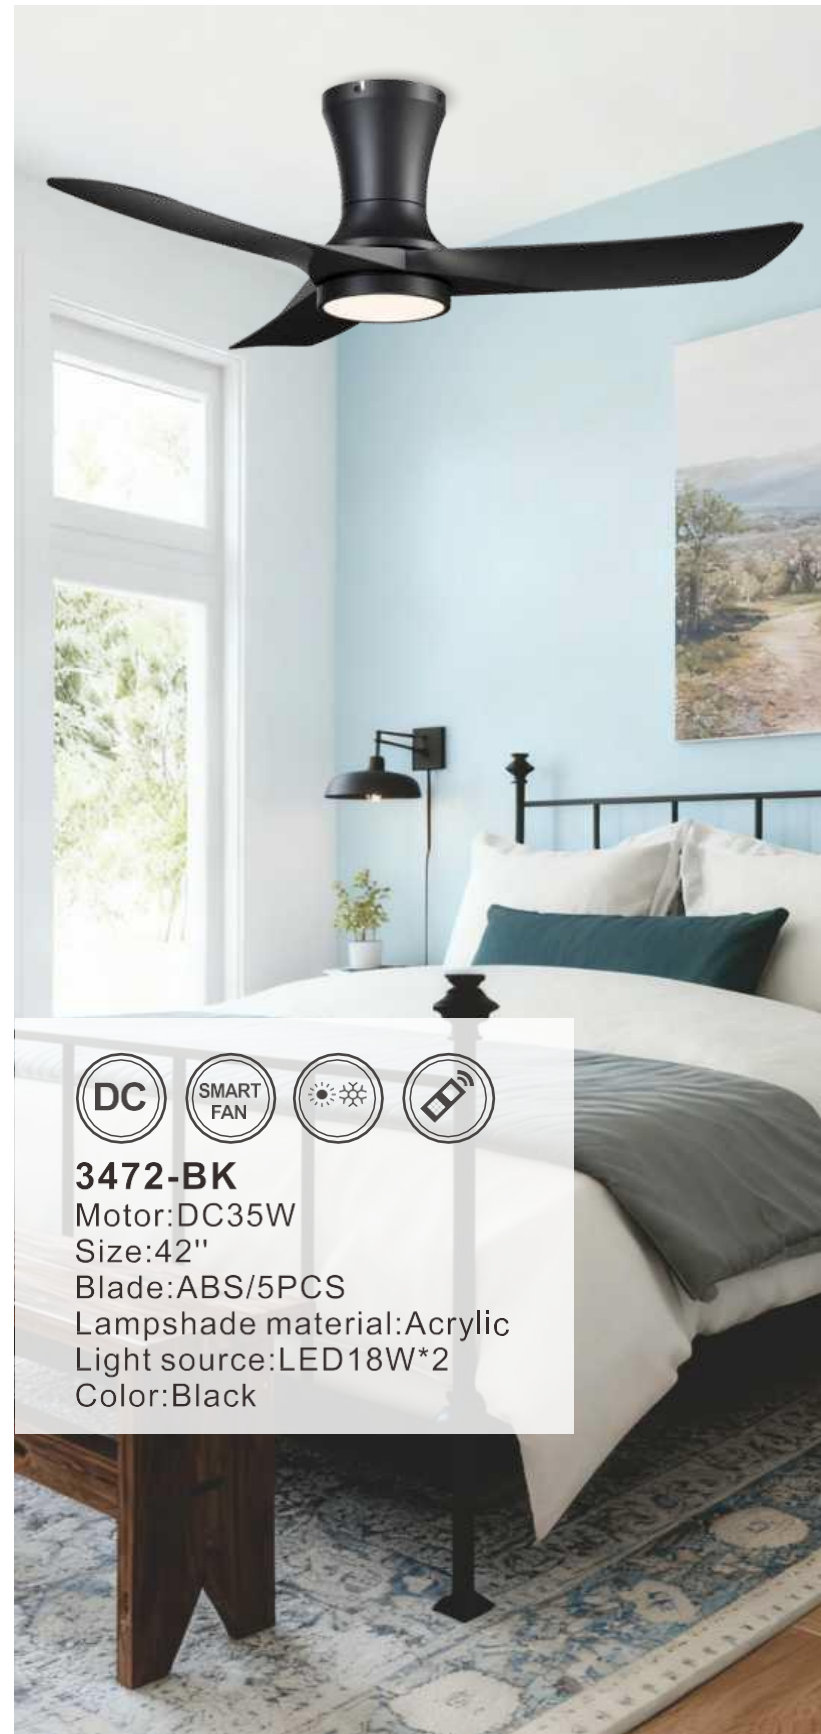

3472-BK

Motor:DC35W
Size:42"
Blade:ABS/5PCS
Lampshade material:Acrylic
Light source:LED18W*2
Color:Black