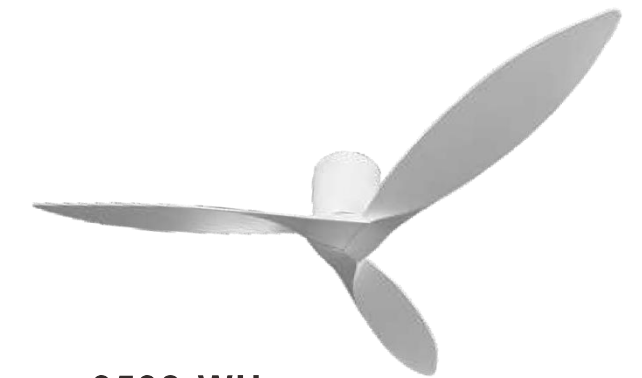

**3543-BK-DWG**

Motor:DC40W  
Size:52"  
Blade:ABS/3PCS  
Color:Black+Dark wood grain

**3541-WH-SWG**

Motor:DC40W  
Size:52"  
Blade:ABS/5PCS  
Color:Shallow wood grain+White

**3540-WH-SWG**

Motor:DC40W  
Size:52"  
Blade:ABS/5PCS  
Color:Shallow wood grain+White