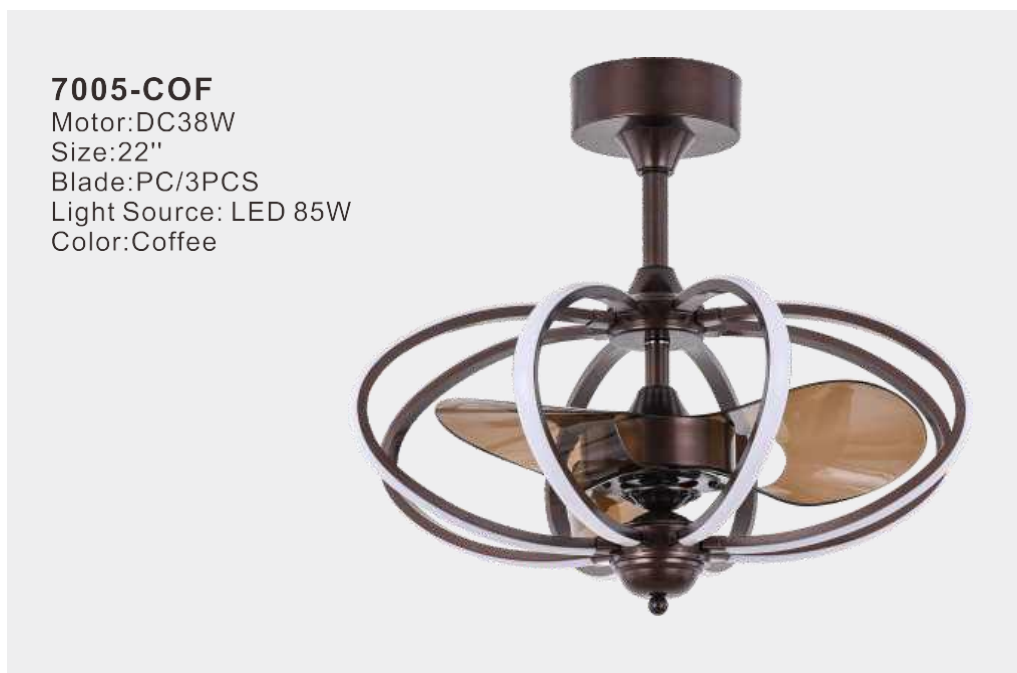

7005-COF
Motor:DC38W
Size:22"
Blade:PC/3PCS
Light Source: LED 85W
Color:Coffee