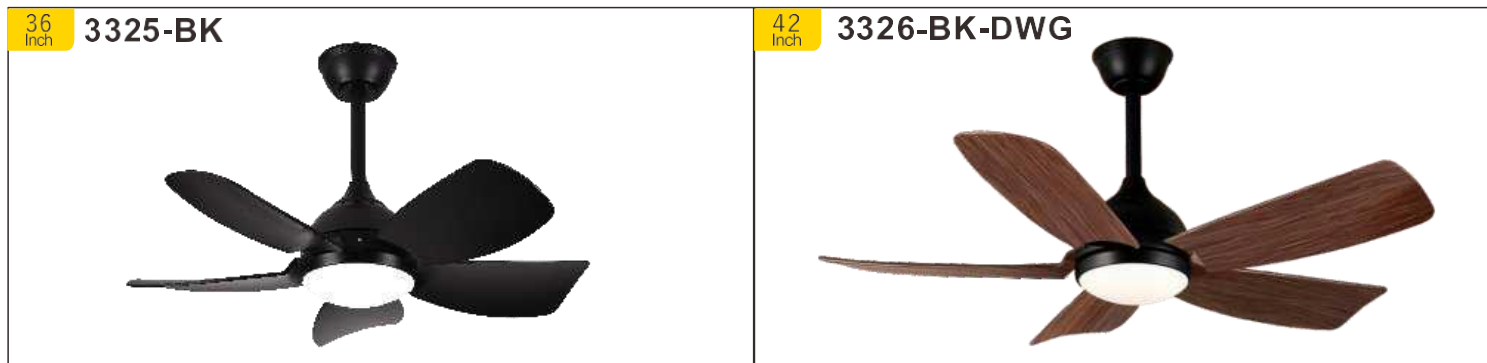

**2038-AB-DWG**  
 Motor:DC40W  
 Size:52"  
 Blade:ABS/3PCS  
 Color:Copper color+Dark wood grain

**3095-SN-GY**  
 Motor:DC40W  
 Size:52"  
 Blade:ABS/3PCS  
 Lampshade material:Acrylic  
 Light source:LED18W\*2  
 Color:Sand nickel+Silvery

**3325-BK**  
 Motor:DC35W  
 Size:36"  
 Blade:ABS/5PCS  
 Lampshade material:Acrylic  
 Light source:LED18W\*2  
 Color:Black

**2939-BK**  
 Motor:DC40W  
 Size:52"  
 Blade:ABS/3PCS  
 Color:Black

**3271-BK**  
Motor:DC38W  
Size:50"  
Blade:ABS/3PCS  
Color:Black+Dark wood grain