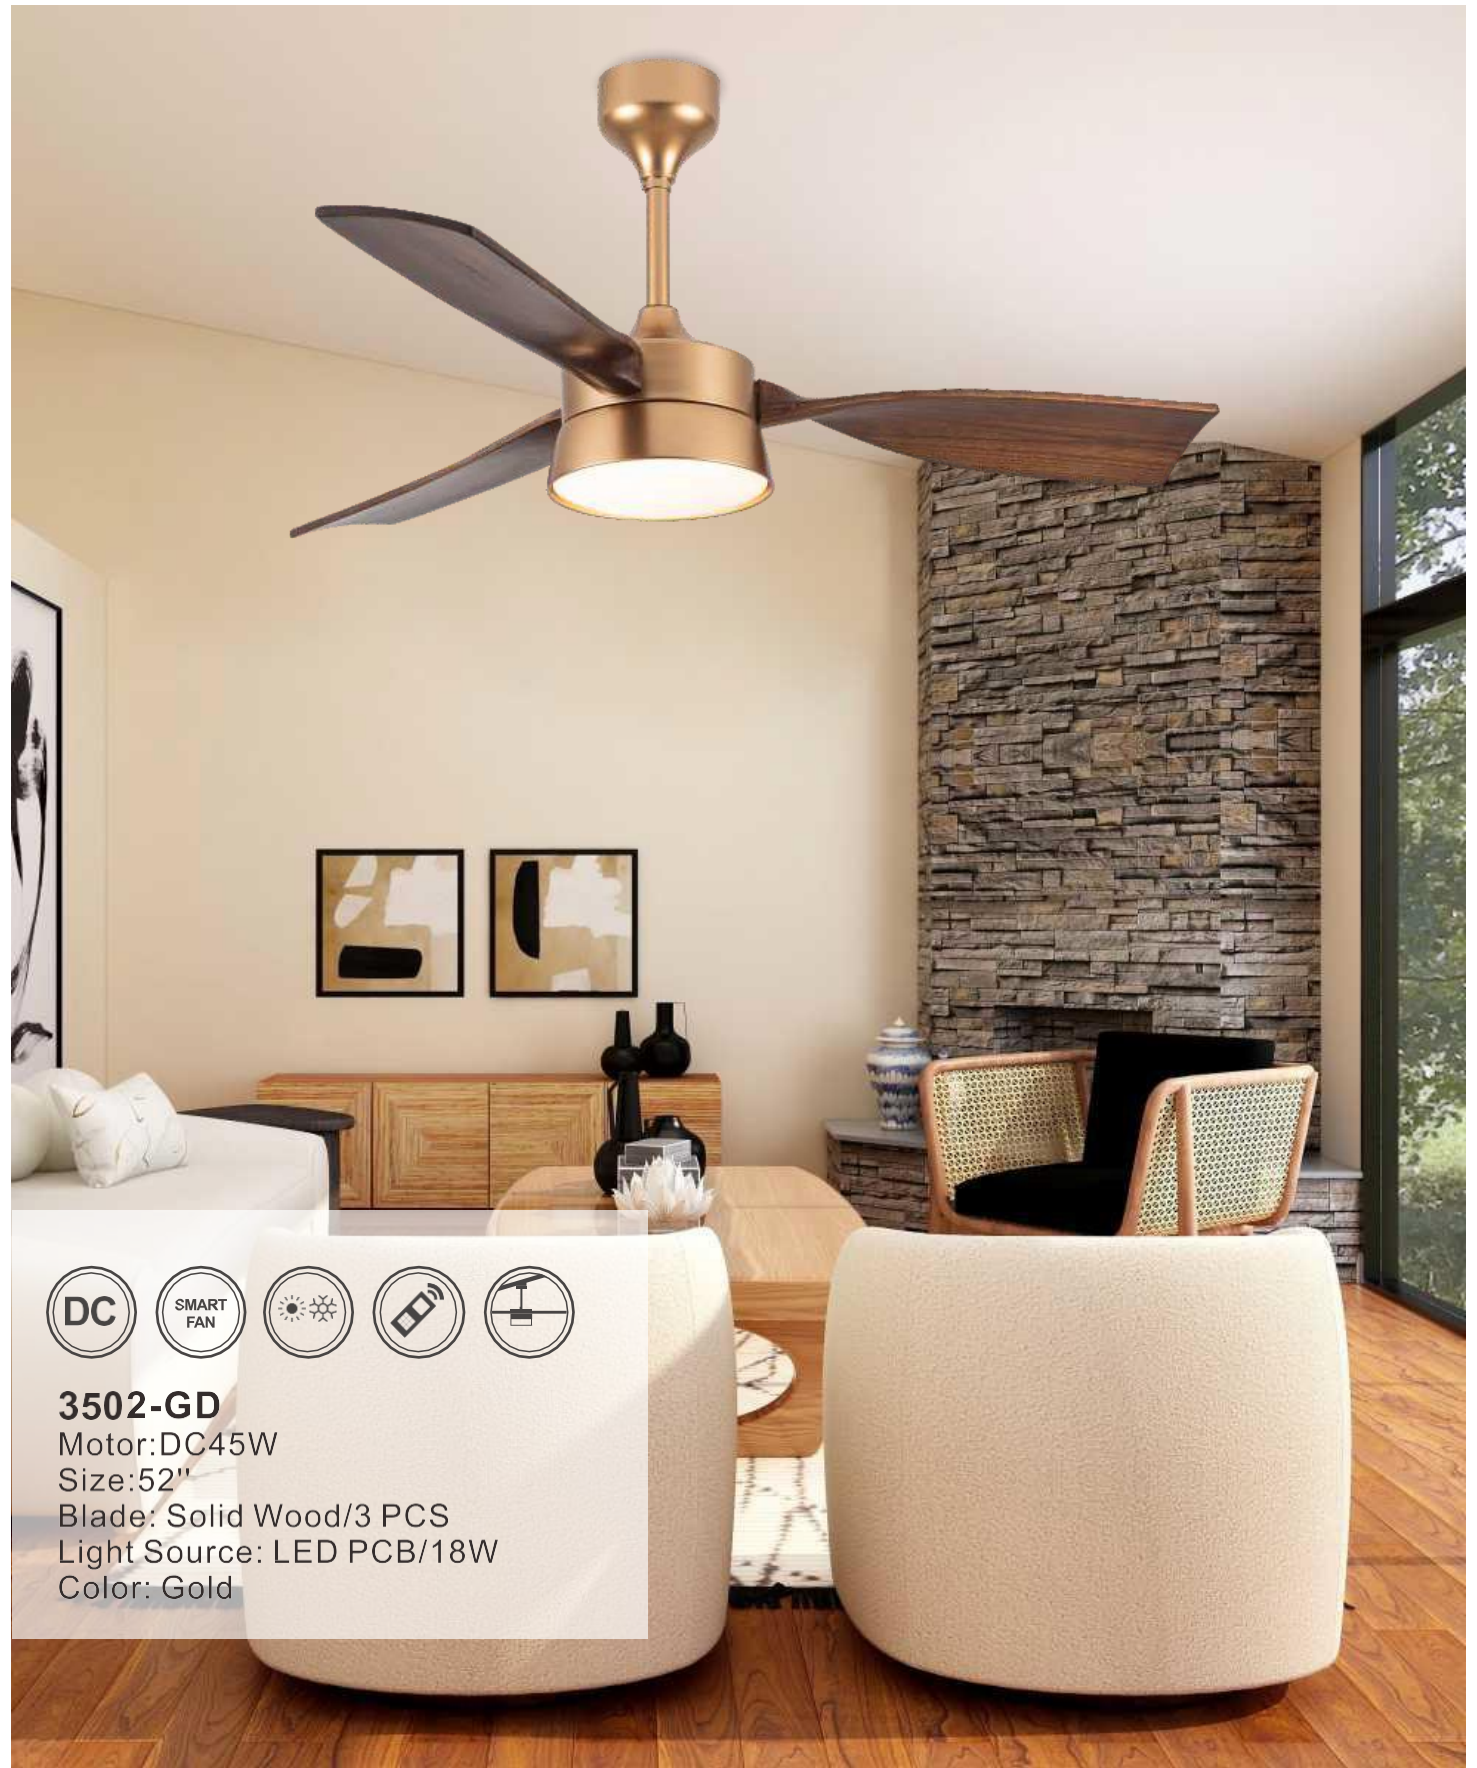

3502-GD
Motor:DC45W
Size:52"
Blade: Solid Wood/3 PCS
Light Source: LED PCB/18W
Color: Gold