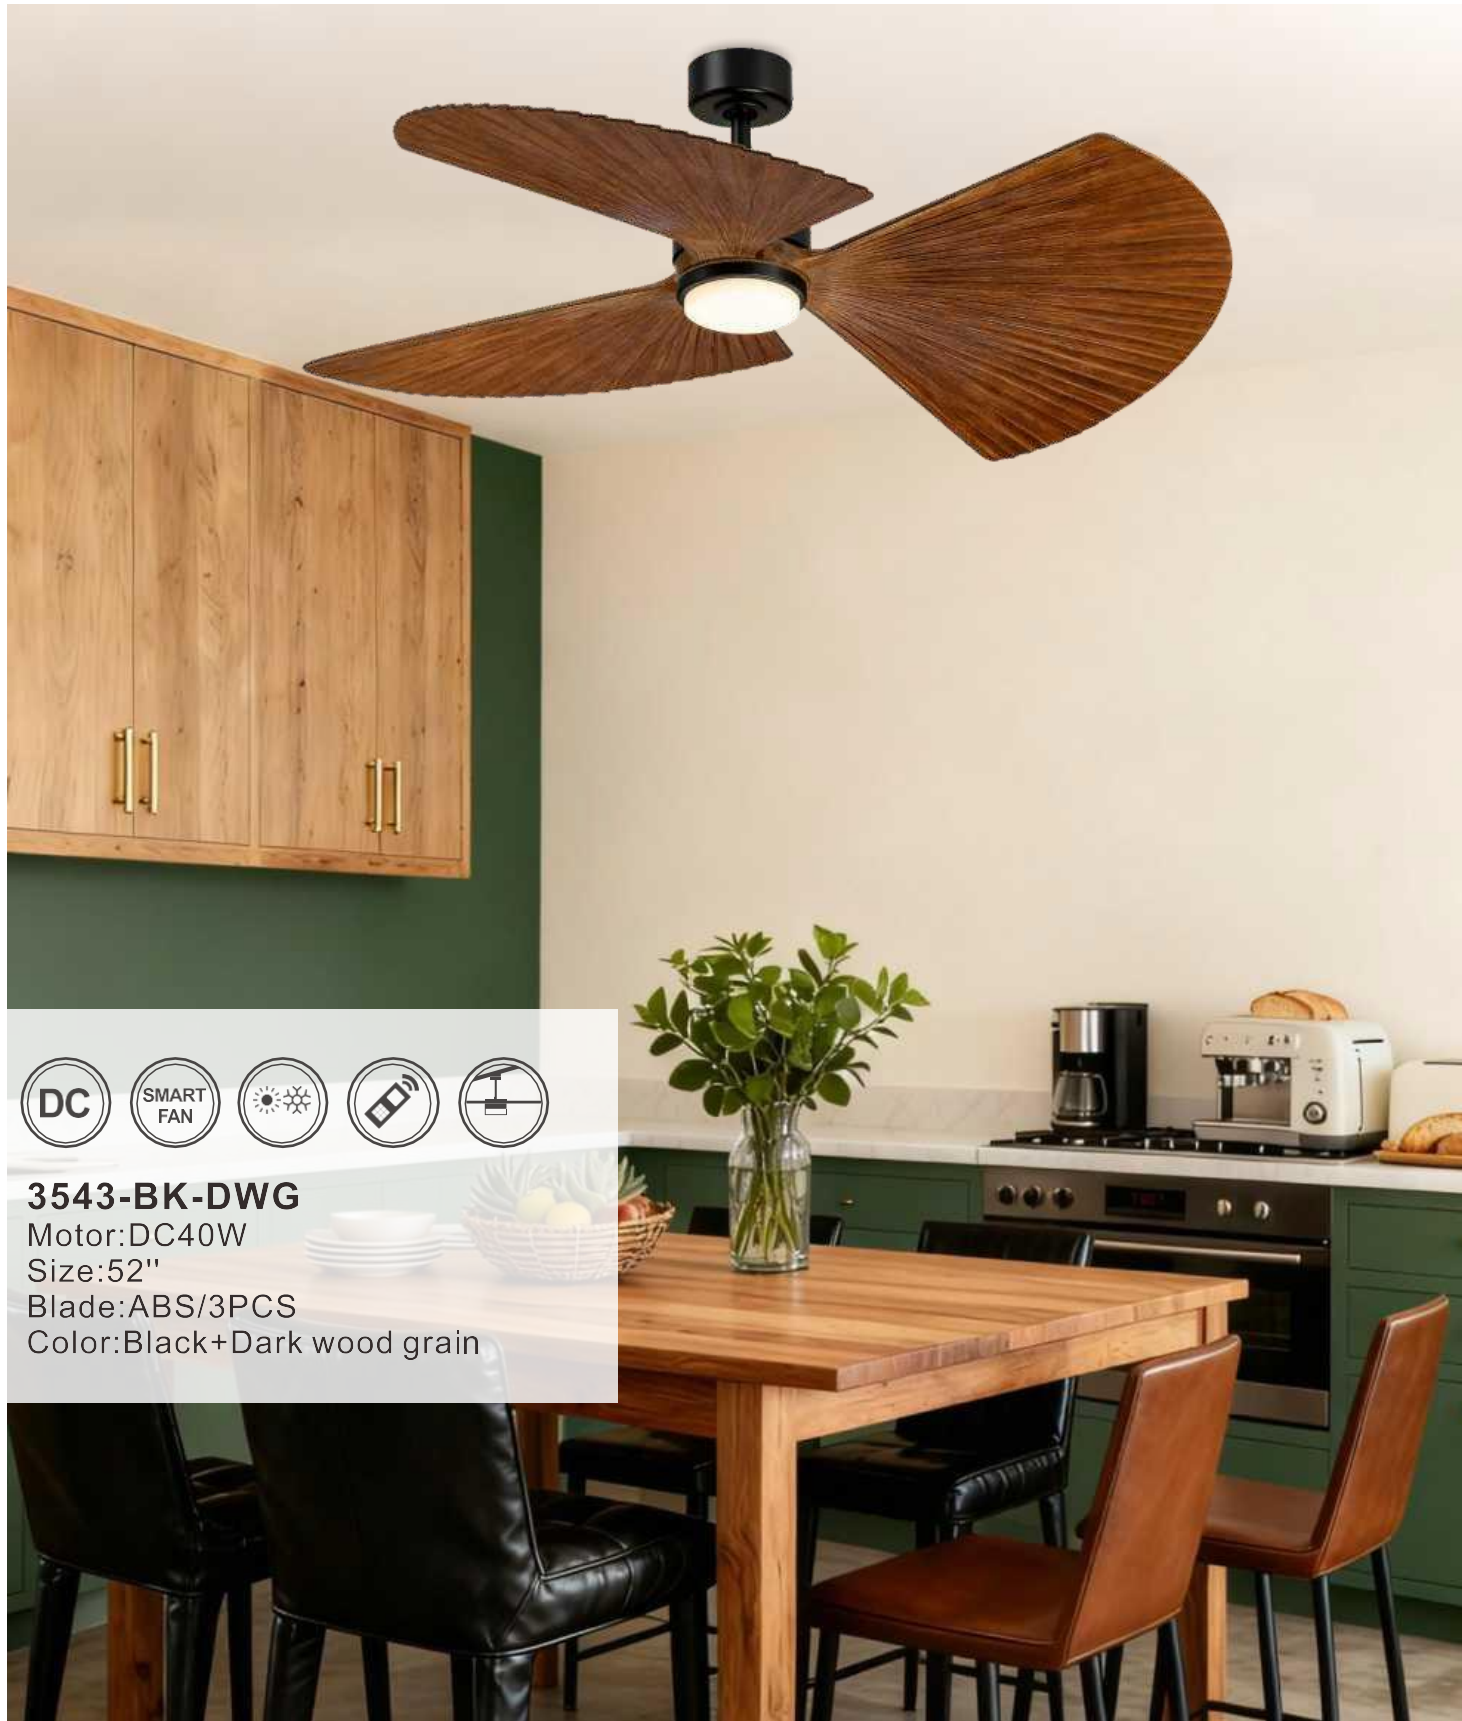

3543-BK-DWG

Motor:DC40W
Size:52"
Blade:ABS/3PCS
Color:Black+Dark wood grain