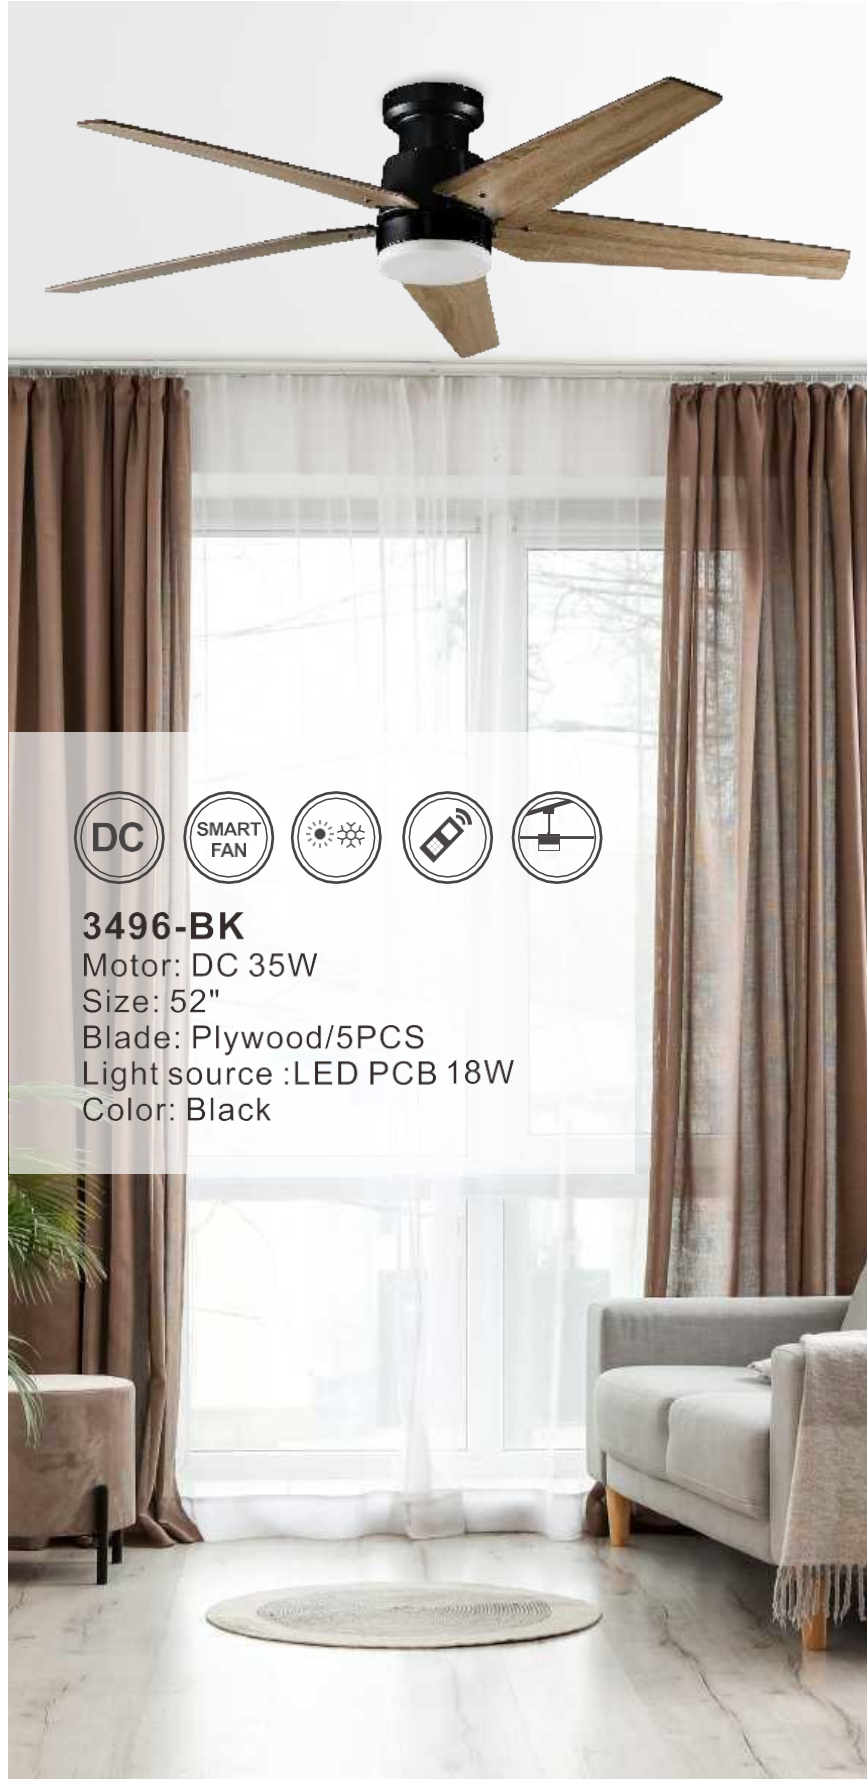

**3533-AB-BK**

Motor:DC50W  
Size:60"  
Blade:Plywood/3PCS  
Color:Copper color+Black

**3491-BK**

Motor: DC 35W  
Size: 52"  
Blade: Plywood /5 PCS  
Light Source: LED36W\*2+RGB  
Color: Black

**3351-BK**  
 Motor: DC 35W  
 Size: 42"  
 Blade: Plywood/3PCS  
 Color: Black