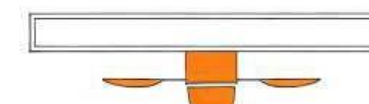

How to choose your ceiling fan

The Ceiling fans are measured by the full size of their blade span, which is the diameter of the circle that you see when the fan blades are in motion. We have divided our ceiling fans into three groups: Small Rooms- with a space less than 13 m², Medium size rooms with a space between 13 m² and 20m², and the last one the big size rooms with a space larger than 20m².

One ceiling fan for the whole year

SUMMER SEASON

Clockwise rotation creates a cooling breeze

WINTER SEASON

Counterclockwise rotation recirculates warm air efficiently by eliminating hot-air stratification, without creating a direct downdraft

Ceiling Fan Installation Guide

In two heights mount

Semiflush

Slope ceiling

How to choose Light