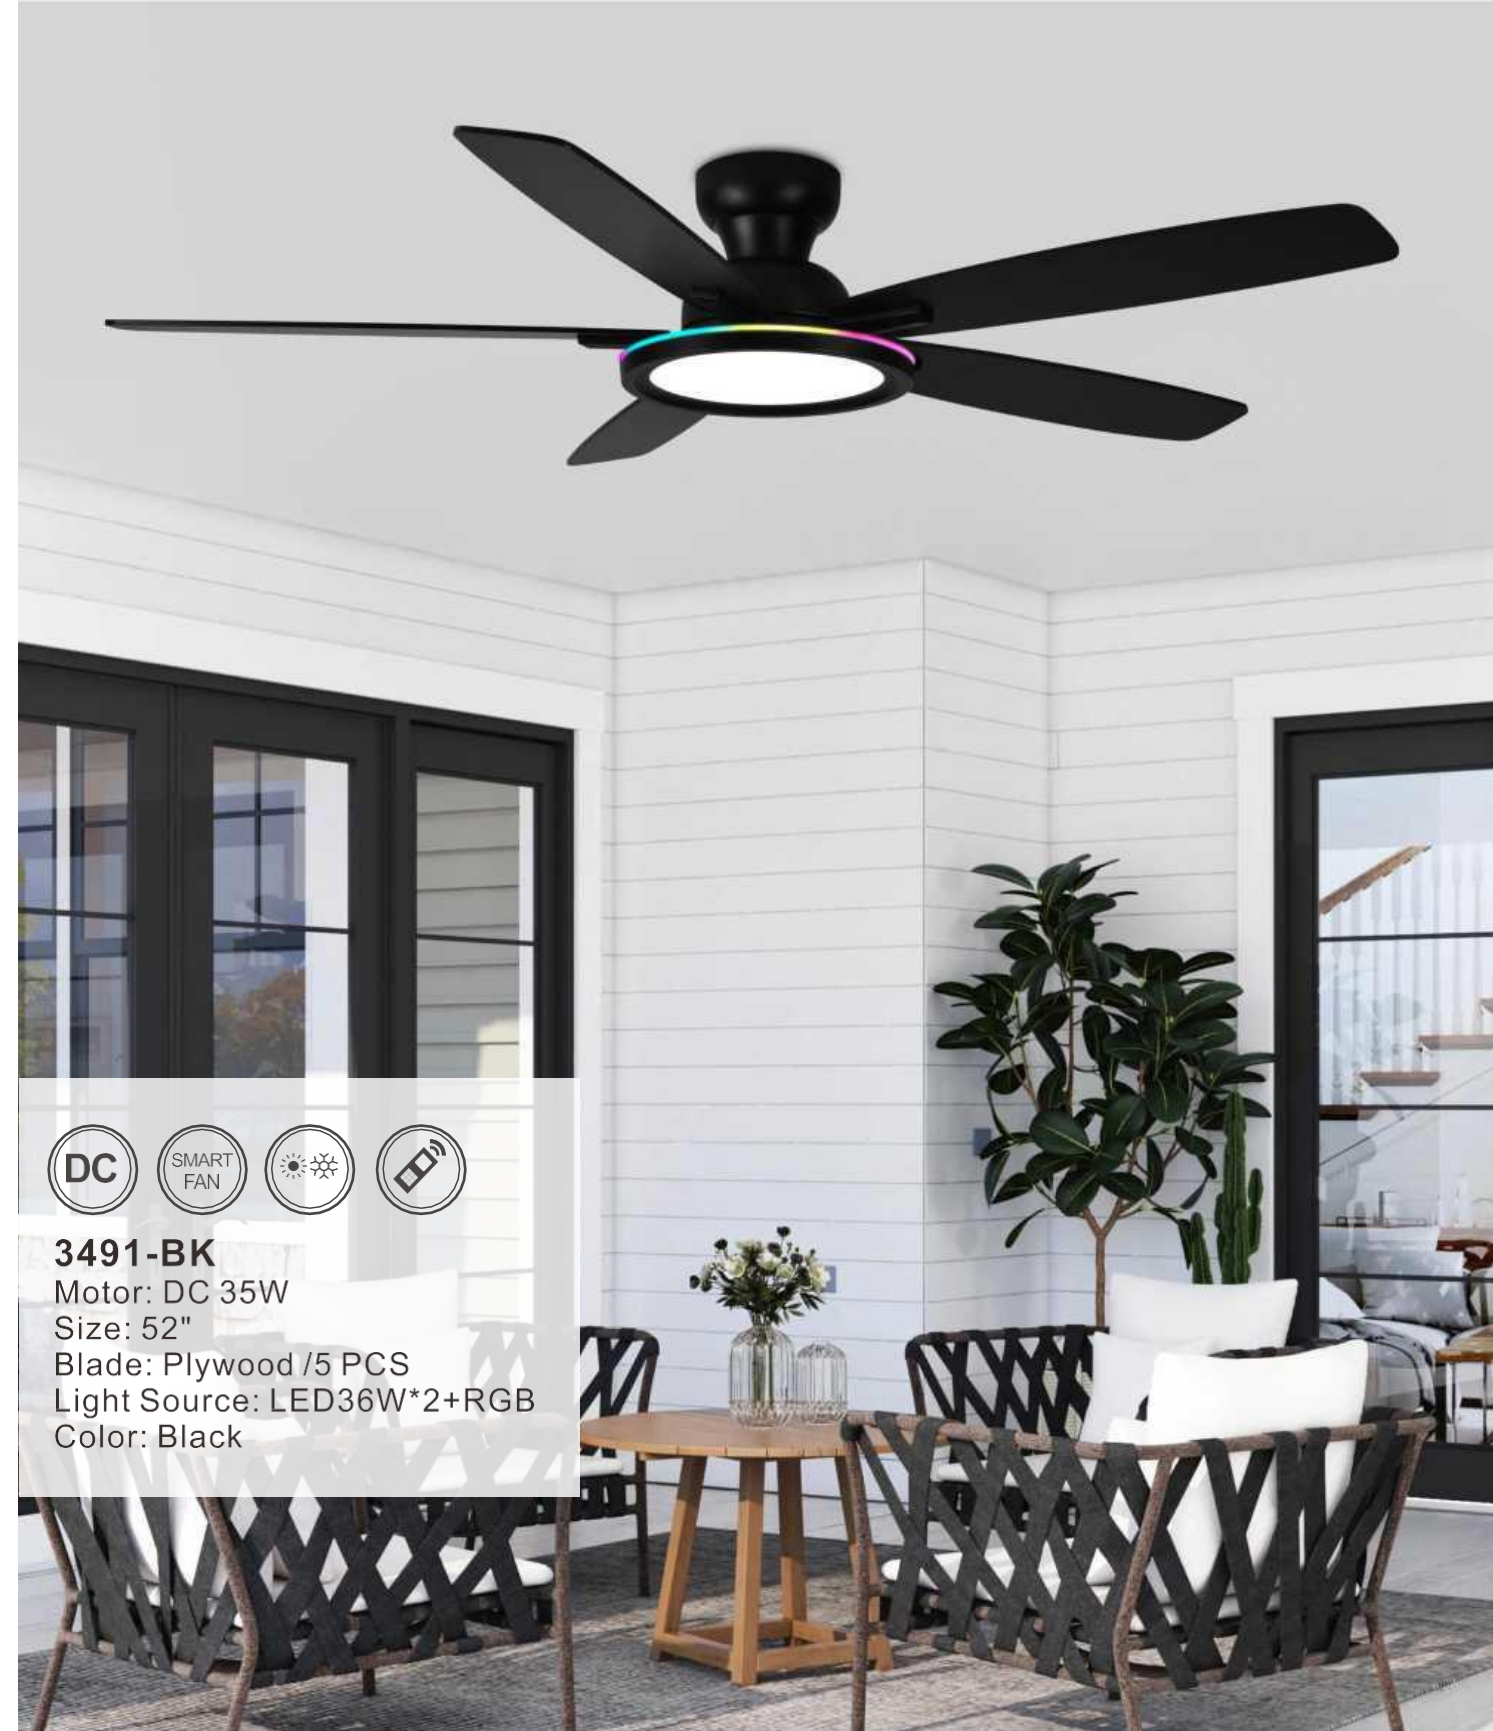

3491-BK

Motor: DC 35W
Size: 52"
Blade: Plywood /5 PCS
Light Source: LED36W*2+RGB
Color: Black