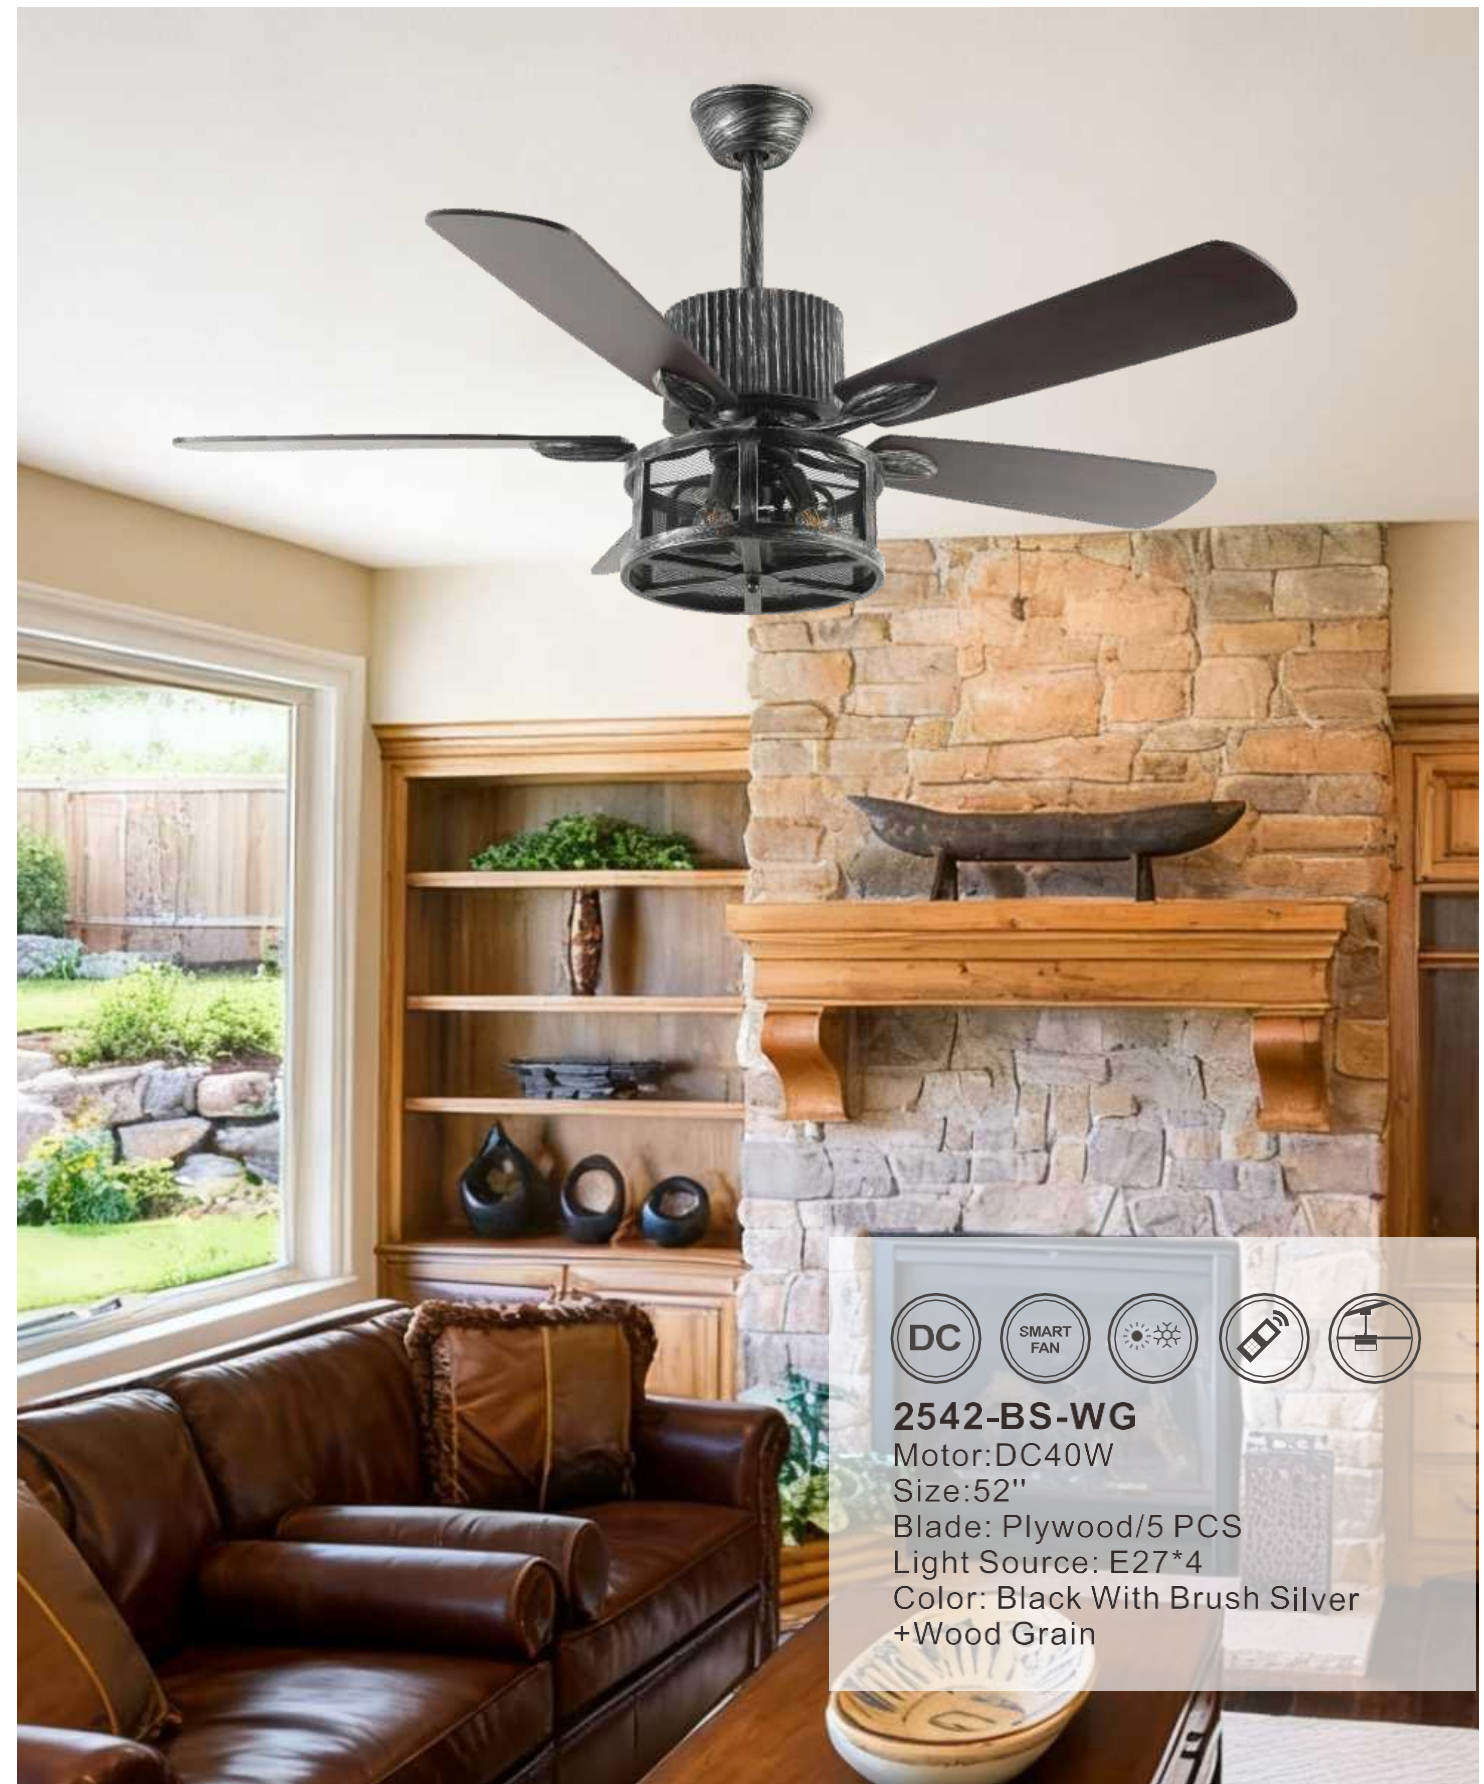

2542-BS-WG

Motor:DC40W
Size:52"
Blade: Plywood/5 PCS
Light Source: E27*4
Color: Black With Brush Silver
+Wood Grain