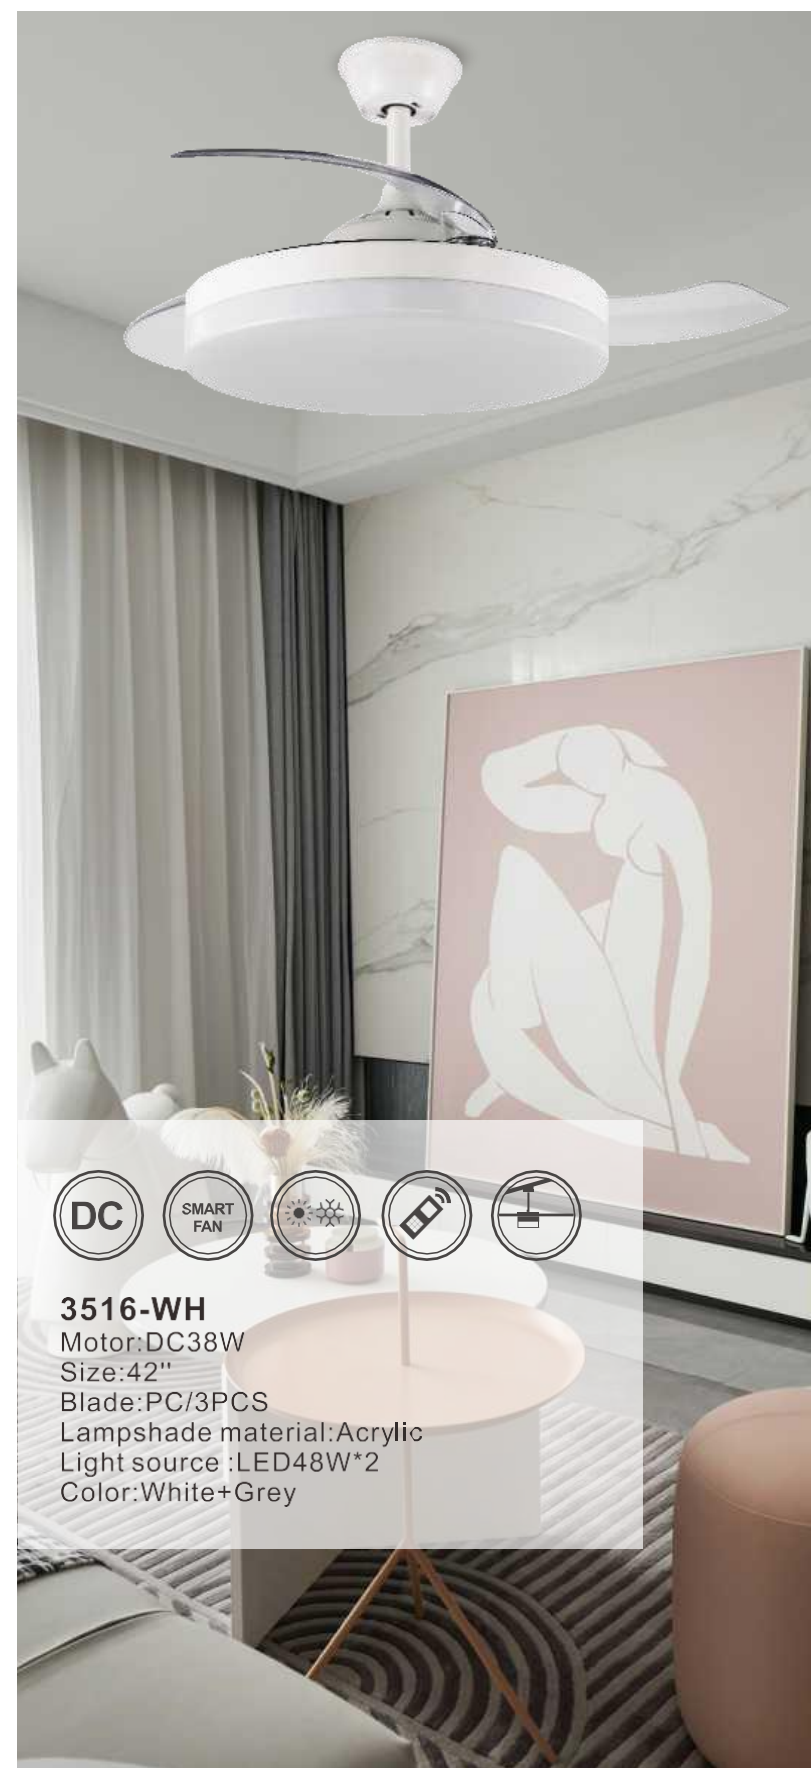

**7068Z-WH-GD**

Motor:DC22W  
 Size:22" (lampbody D630mm)  
 Blade:PC/3PCS  
 Light Source: LED strip/192W  
 Color: Gold

**7025-GD**

Motor:DC38W  
 Size:22" (lampbody D700mm)  
 Blade:PC/3PCS  
 Light Source: LED strip/120W  
 Color: Gold

# Retractable Blades

**3041-WH**  
Motor:DC38W  
Size:42"  
Blade:PC/4PCS  
Lampshade material:Acrylic  
Light source :LED48W\*2  
Color:White+Grey

**3514-BK**  
Motor:DC38W  
Size:42"  
Blade:PC/3PCS  
Lampshade material:Acrylic  
Light source :LED48W\*2  
Color:Black