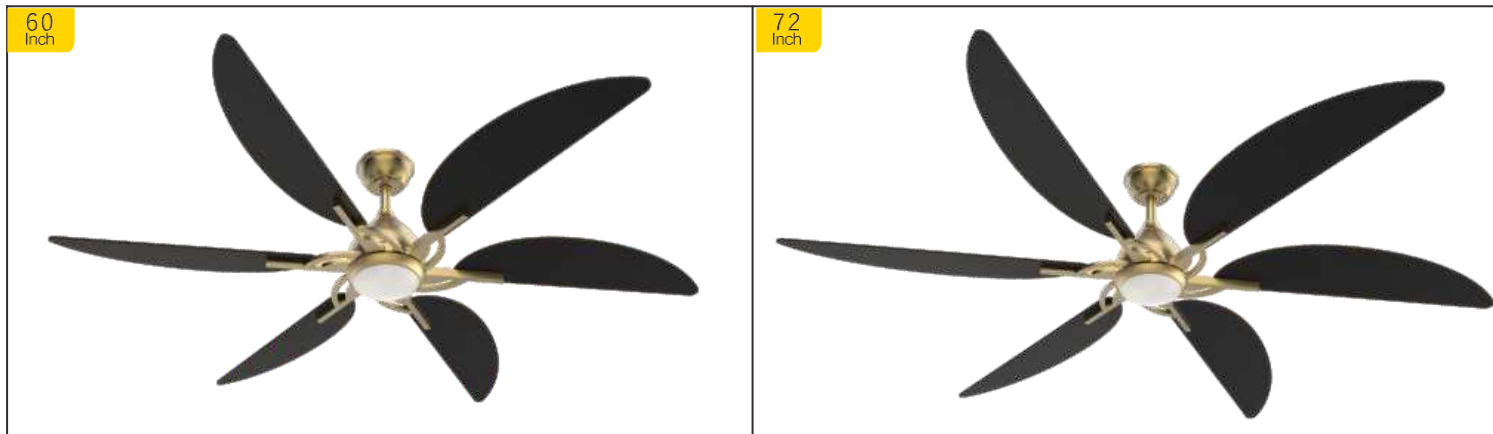

3491-BK

Motor: DC 35W
Size: 52"
Blade: Plywood /5 PCS
Light Source: LED36W*2+RGB
Color: Black