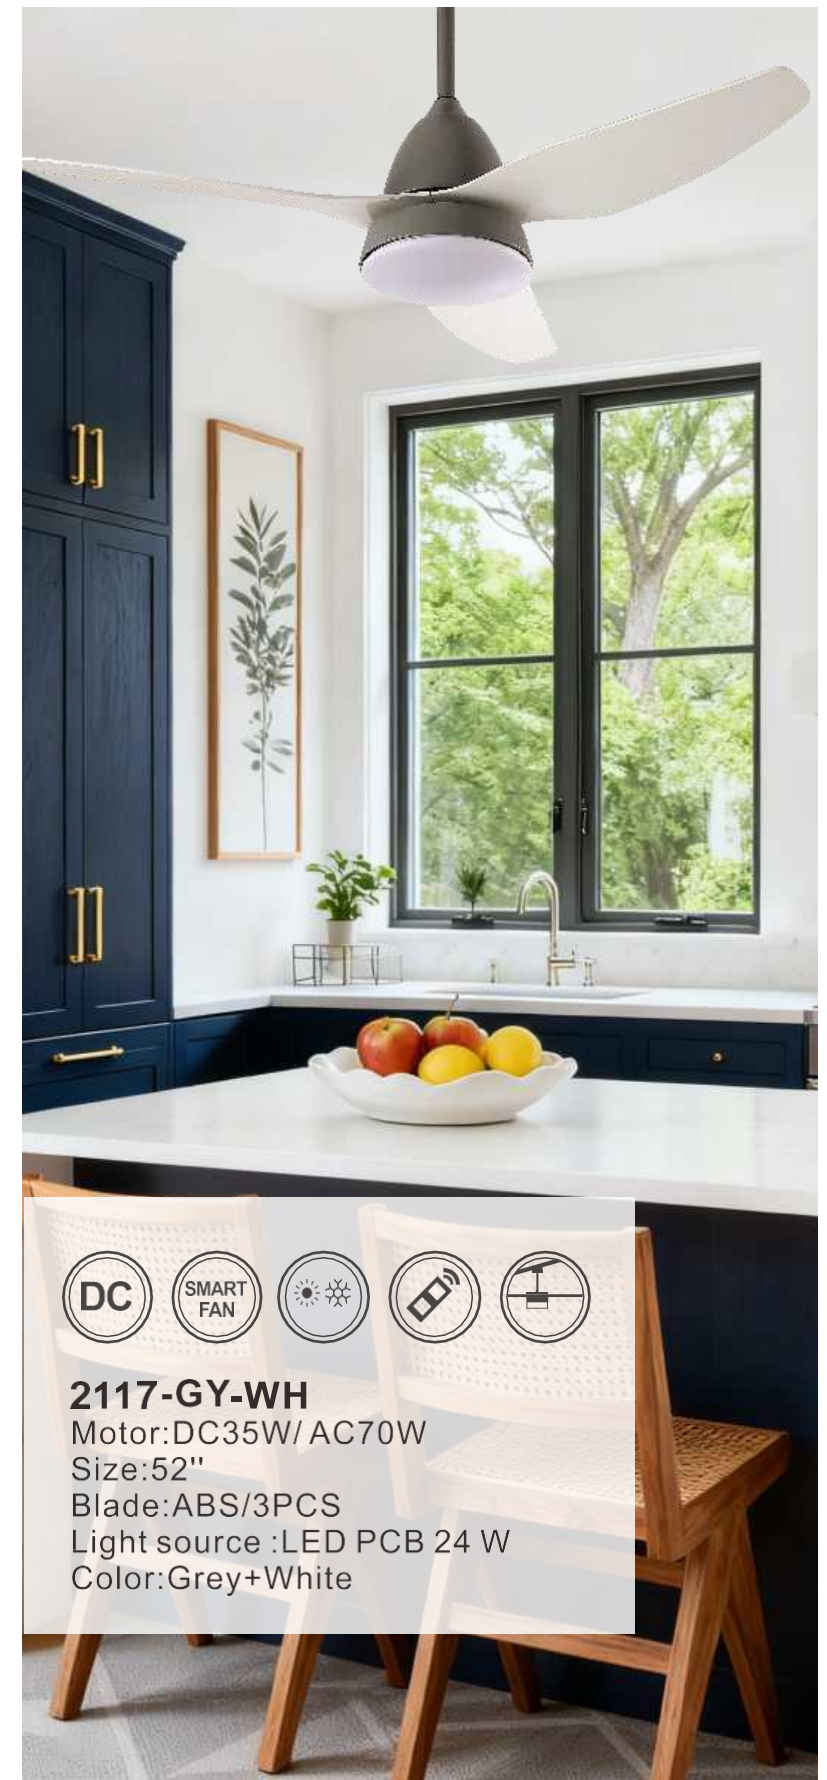

2117-GY-WH
Motor:DC35W/ AC70W
Size:52"
Blade:ABS/3PCS
Light source :LED PCB 24 W
Color:Grey+White