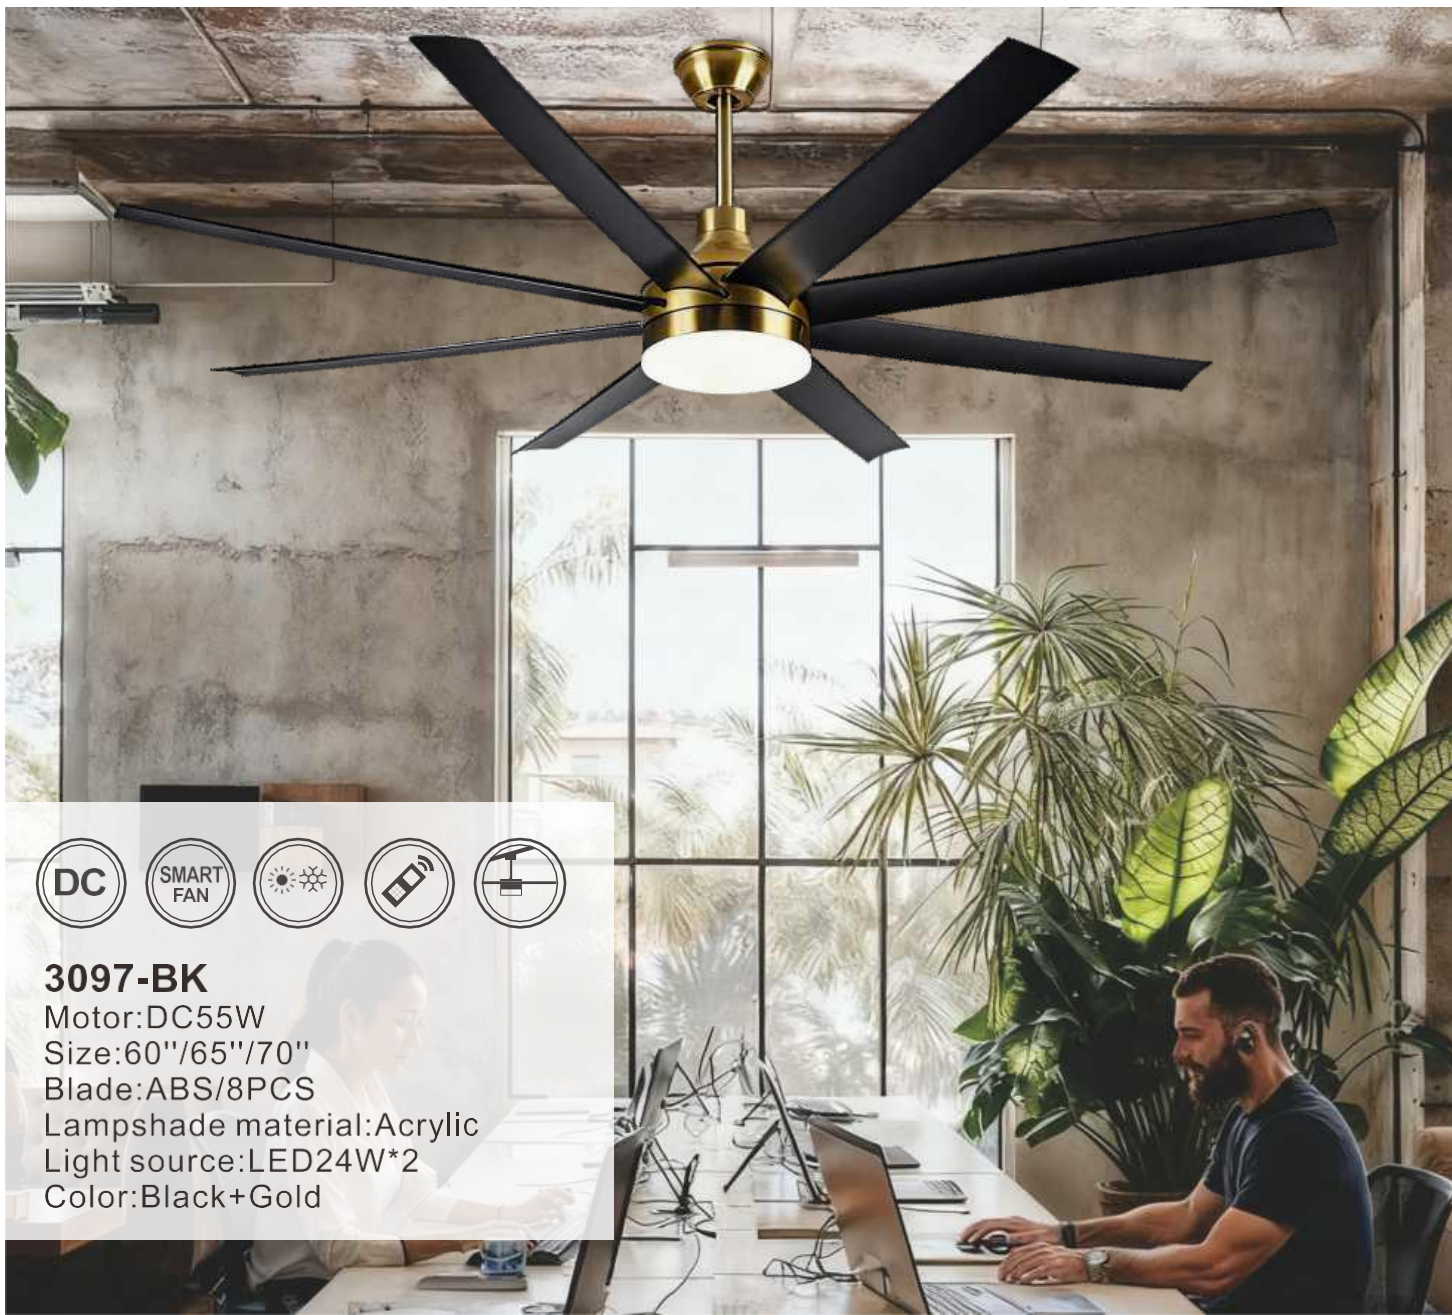

3097-BK
Motor:DC55W
Size:60"/65"/70"
Blade:ABS/8PCS
Lampshade material:Acrylic
Light source:LED24W*2
Color:Black+Gold

3218-BK
Motor:DC60W
Size:60"
Blade:ABS/8PCS
Lampshade material:Acrylic
Light source:LED18W*2
Color:Black+Gold