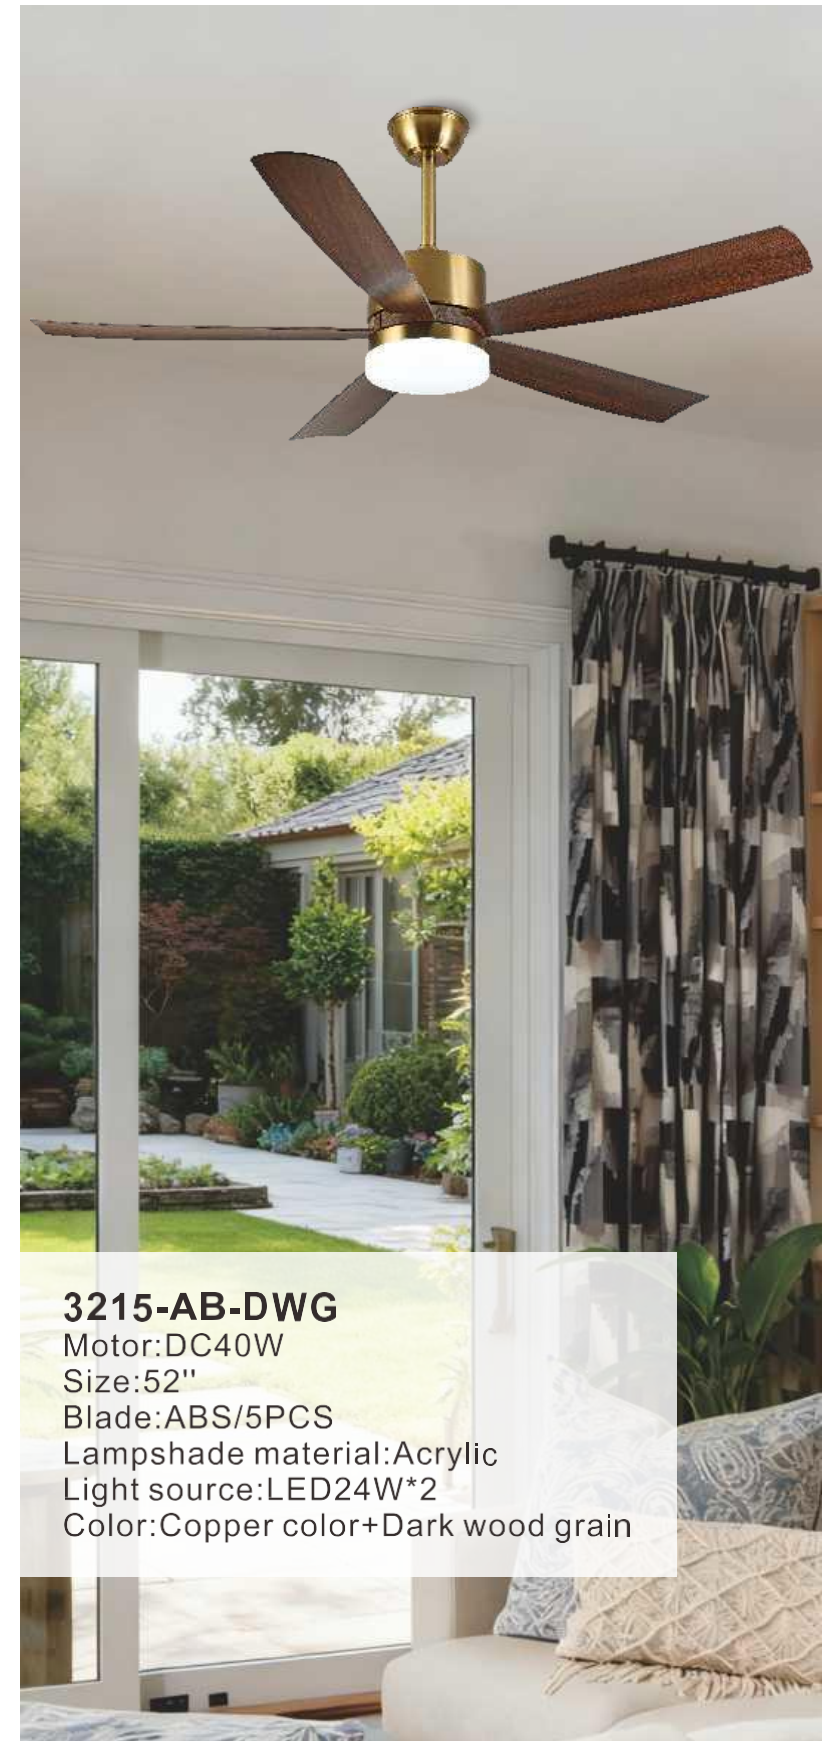

3215-AB-DWG

Motor:DC40W
Size:52"
Blade:ABS/5PCS
Lampshade material:Acrylic
Light source:LED24W*2
Color:Copper color+Dark wood grain