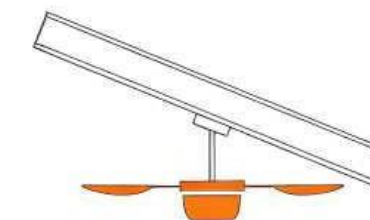

Slope ceiling