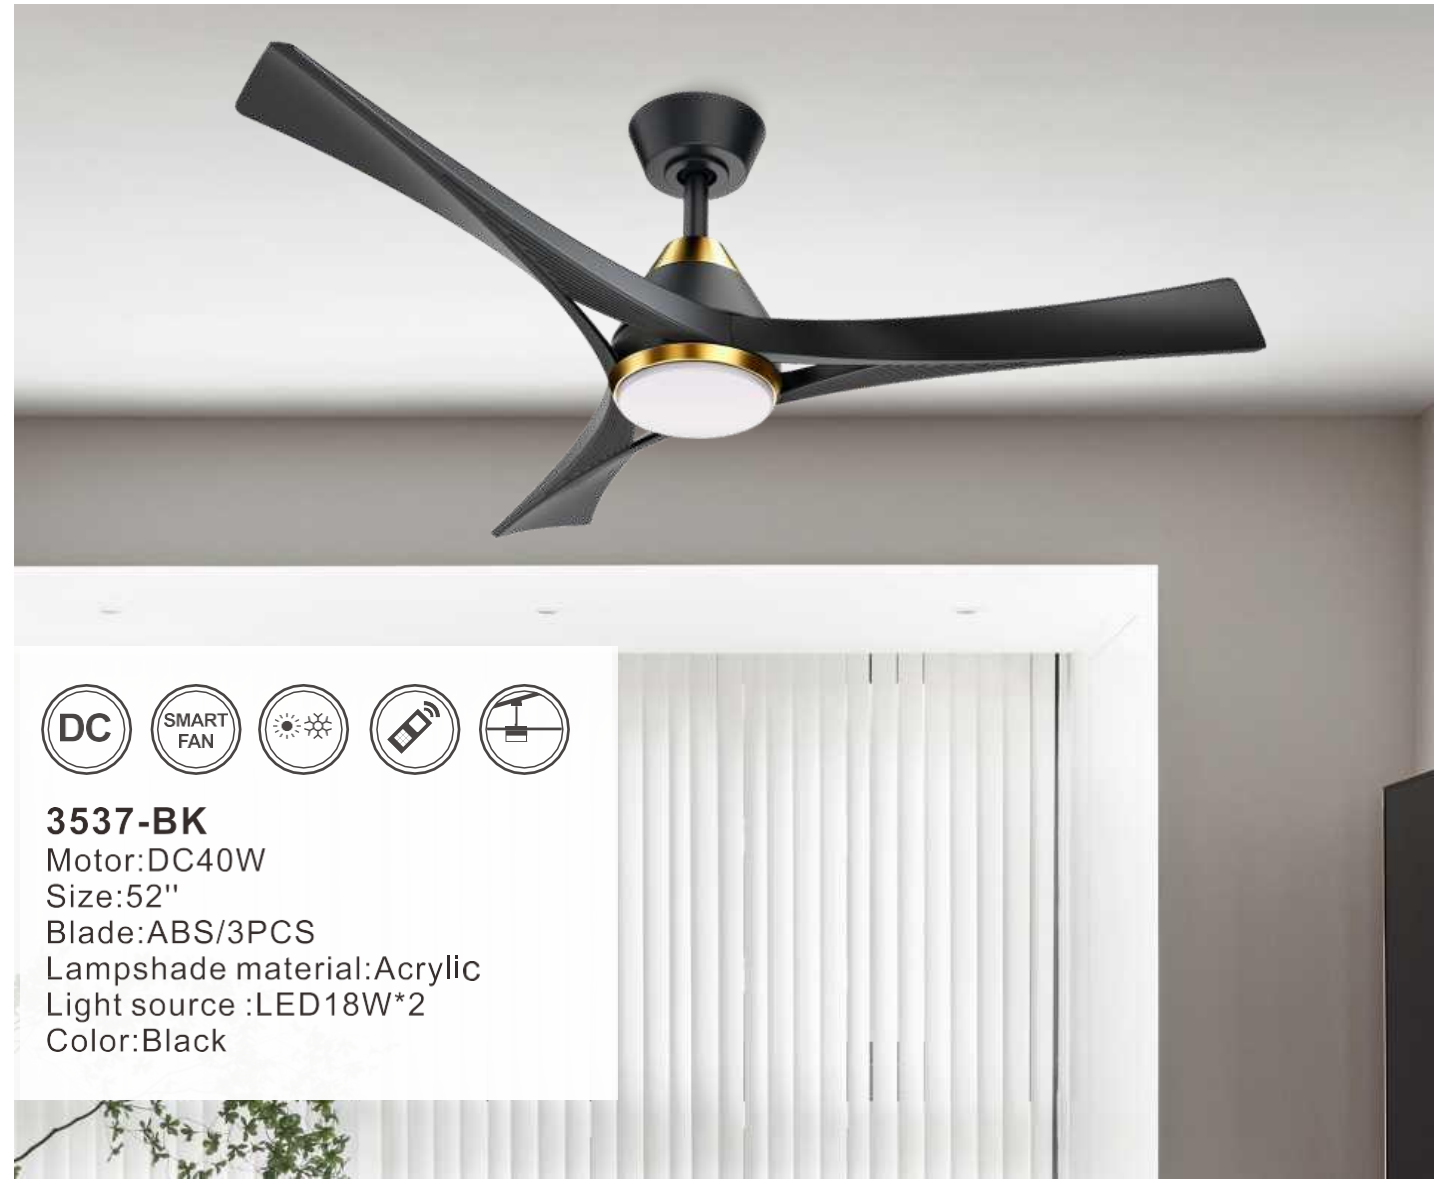

3537-BK
Motor:DC40W
Size:52"
Blade:ABS/3PCS
Lampshade material:Acrylic
Light source :LED18W*2
Color:Black