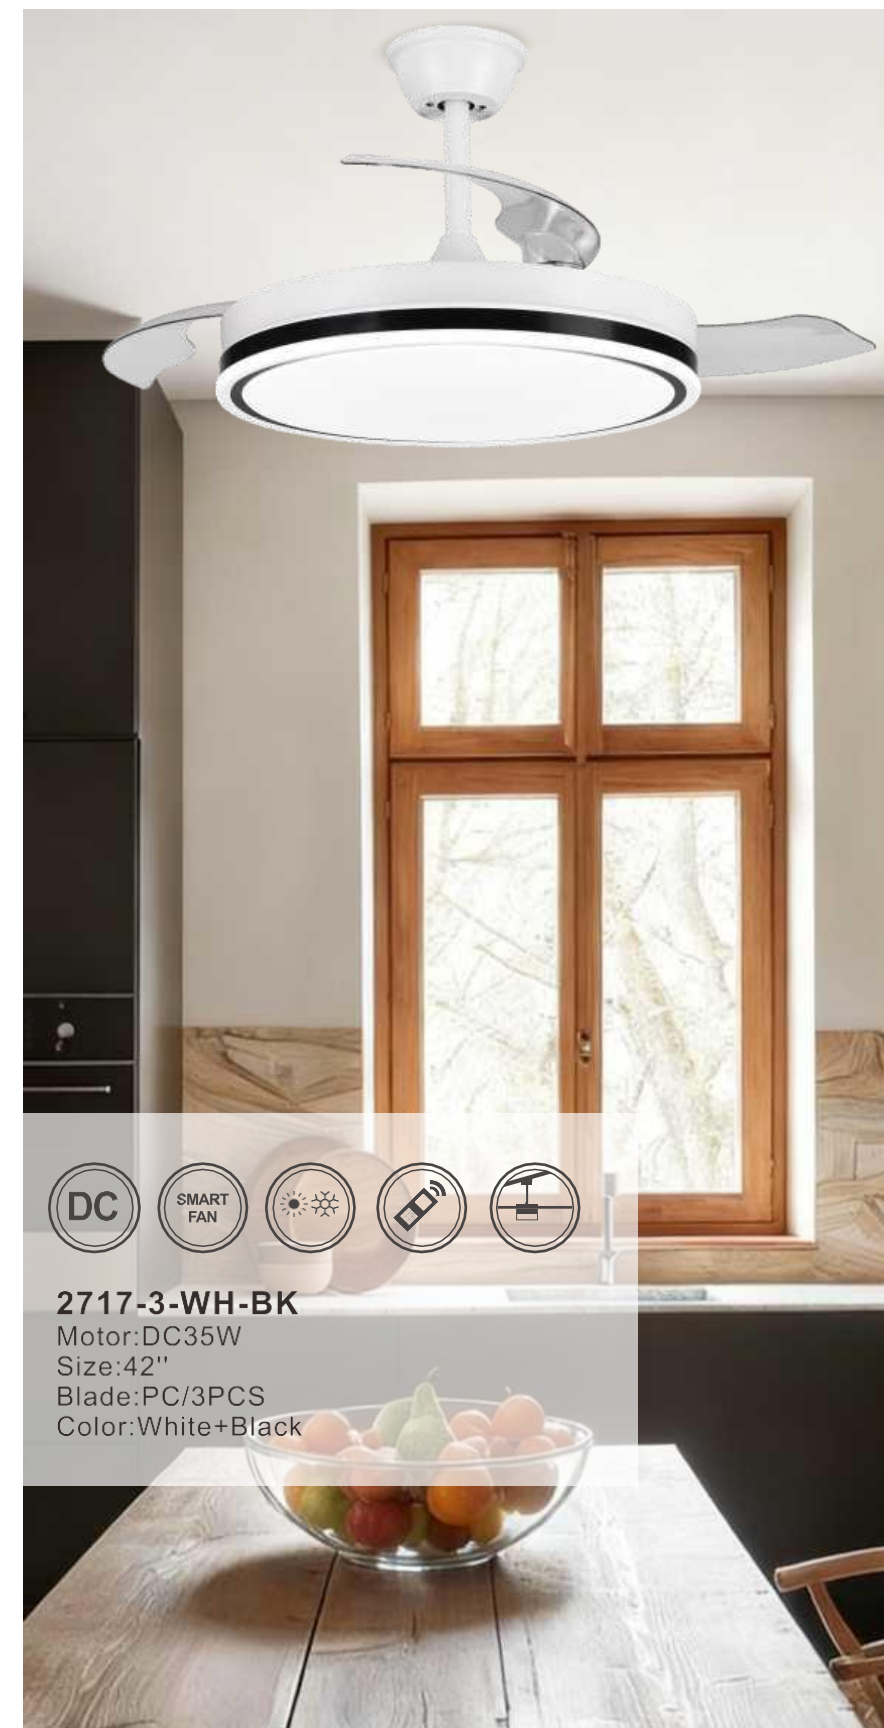

**2666-WH**  
Motor:DC35W  
Size:42"  
Blade:PC/4PCS  
Color:White

**3296-WH**  
Motor:DC35W  
Size:42"  
Blade:PC/4PCS  
Color:White

**1584-WH**  
Motor:DC35W  
Size:42"  
Blade:PC/3PCS  
Color:White

**3199-WH**  
Motor:DC35W  
Size:42"  
Blade:PC/3PCS  
Color:White+Coffee

**3030-WH**  
Motor:DC35W  
Size:42"  
Blade:PC/3PCS  
Color:White+Black

**2717-3-WH-BK**  
Motor:DC35W  
Size:42"  
Blade:PC/3PCS  
Color:White+Black

**3509-BK**  
 Motor:DC38W  
 Size:42"  
 Blade:PC/3PCS  
 Light source:LED PCB 36W  
 Color:Black+wood grain