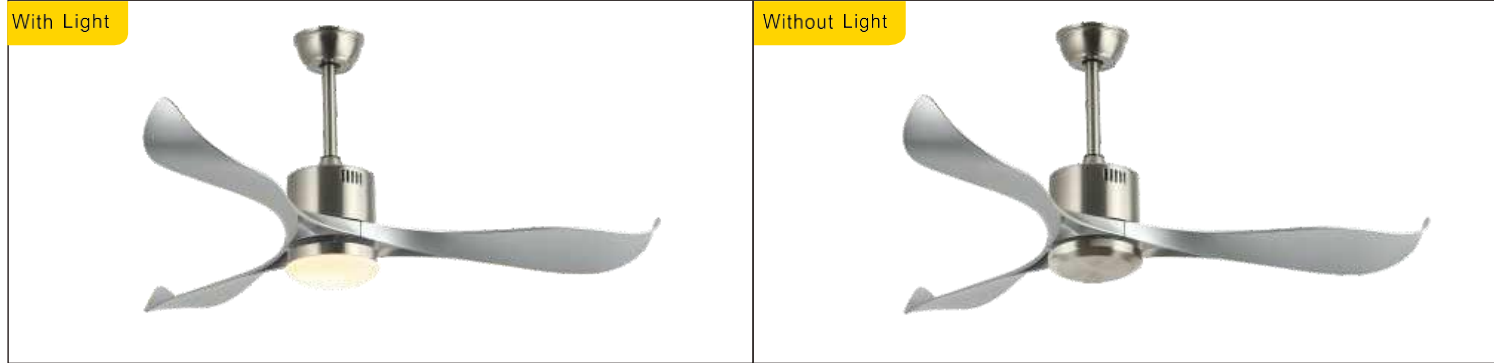

2129-SN-GY
Motor:DC40W
Size:52"
Blade:ABS/3PCS
Lampshade material:Acrylic
Light source :LED18W*2
Color:Sand nickel+Silvery