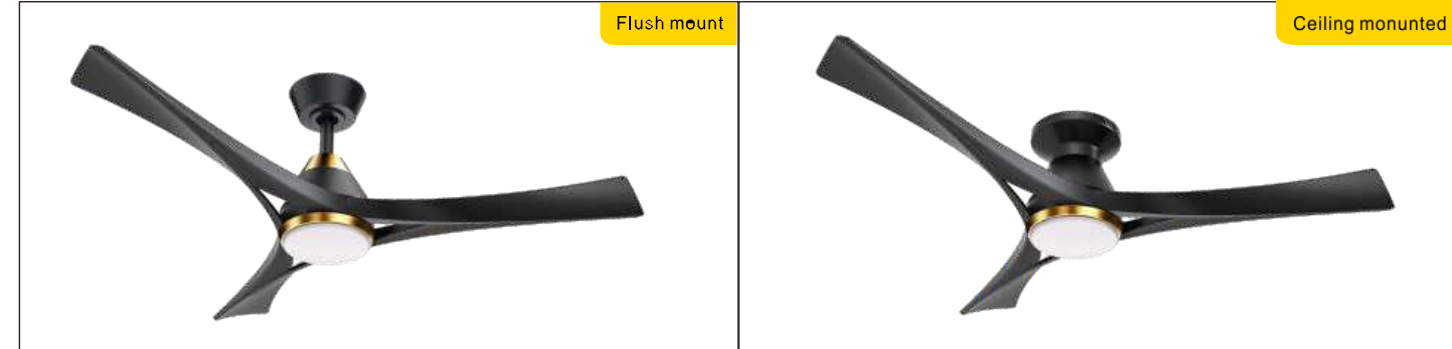

3221-BK-DWG
Motor:DC40W
Size:52"
Blade:ABS/5PCS
Lampshade material:Acrylic
Light source :LED18W*2
Color:Black+Dark wood grain

3537-BK
Motor:DC40W
Size:52"
Blade:ABS/3PCS
Lampshade material:Acrylic
Light source :LED18W*2
Color:Black