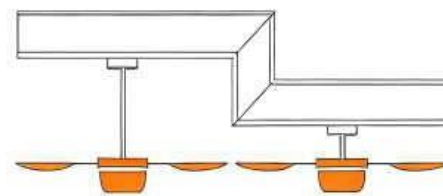

Ceiling Fan Installation Guide

In two heights mount